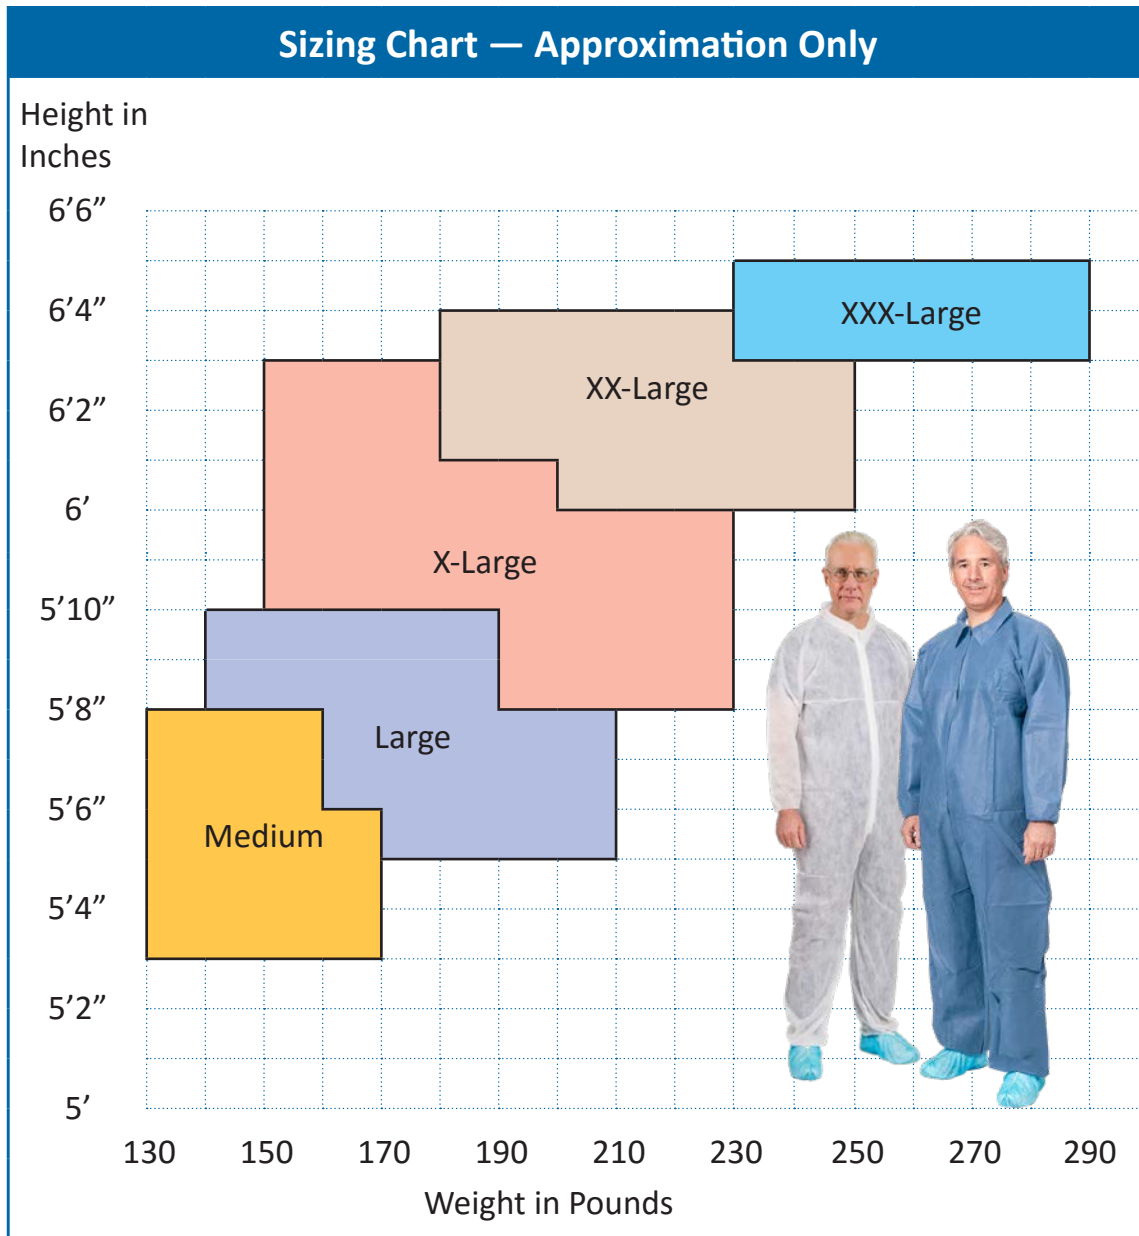

# Disposable Coverall Sizing Chart

Optimizing Safety, Maximizing Comfort

Don't forget, you are putting these over your street clothes. We recommend selecting one size larger than what the chart indicates.

Precept products do NOT contain natural rubber latex

MS0329 Rev 0 1911

For more information or to order, contact Precept at **800.438.5827** or visit **www.preceptmed.com**